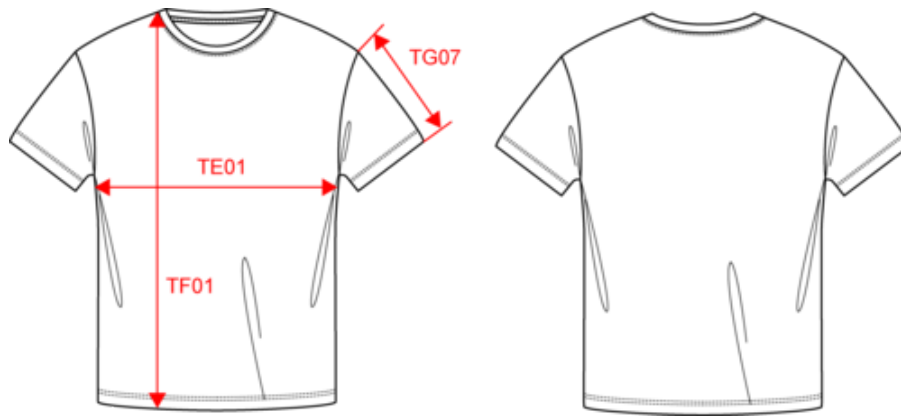

## Dimensiones

Measurements in cm	S	M	L	XL	XXL	3XL	4XL	5XL
TE01 - 1/2 chest width at 1.5cm below armhole	50.00	53.00	56.00	59.00	62.00	65.00	68.00	71.00
TF01 - Total height from HSP	70.00	72.00	74.00	76.00	78.00	80.00	82.00	84.00
TG07 - Short sleeve length	16.50	17.00	17.50	18.00	18.50	19.00	19.50	20.00